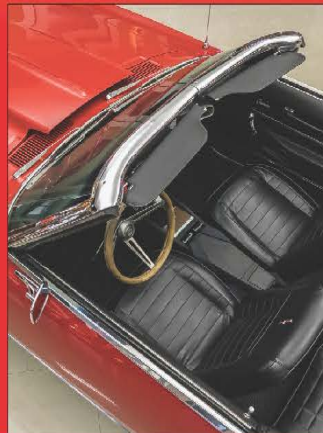

# Camaro

396CI V8 partnered up with its Muncie M20 4-Speed manual transmission and 12 Bolt Posi Rear End.

This low mileage beauty was used in Guy Fiere's popular TV series Diners, Drive Ins, and Dives.

Own a piece of American history. This premier Muscle Car is in outstanding condition and is fully equipped!